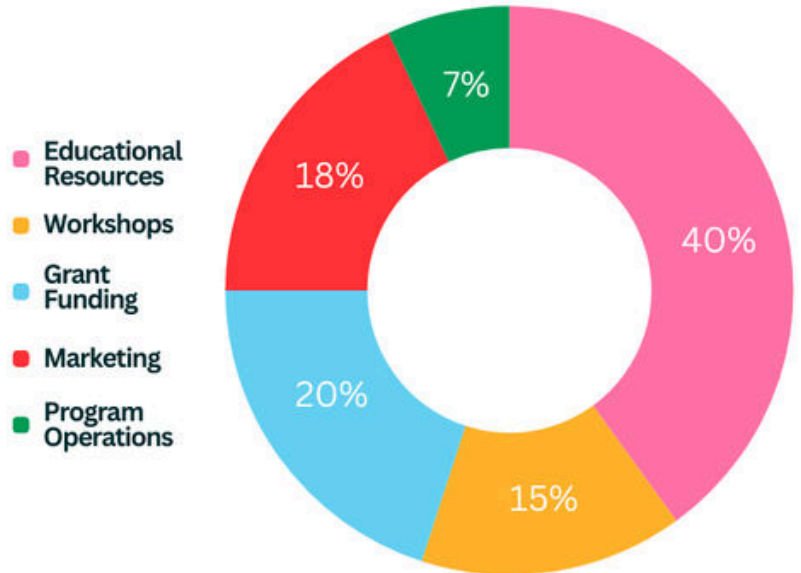

2024 Ag Tag Proceeds Breakdown